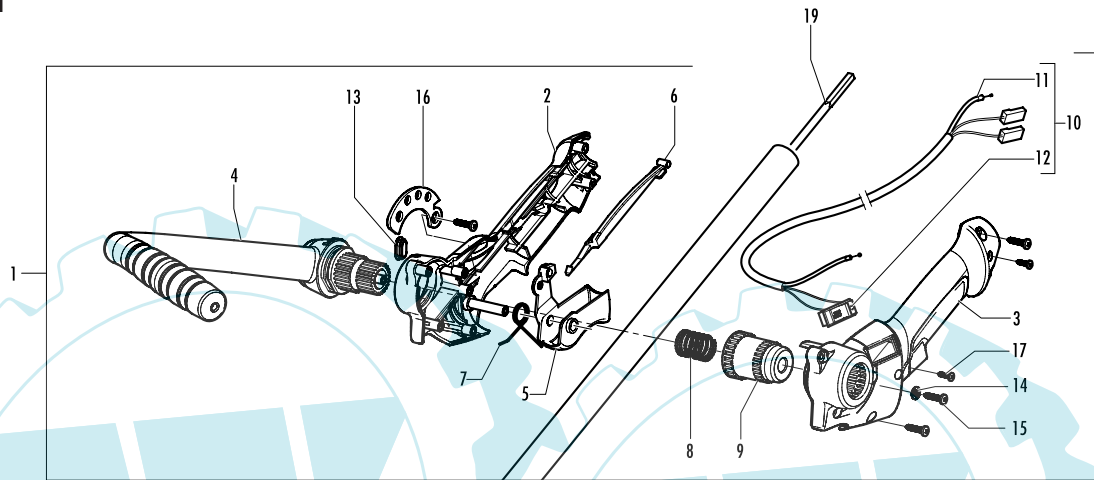

brand	MCCULLOCH

date	FEB/04	SHEET 1/4

Model	Prefix
SUPREME 300	01

Product number
953900505

FIGURE 1