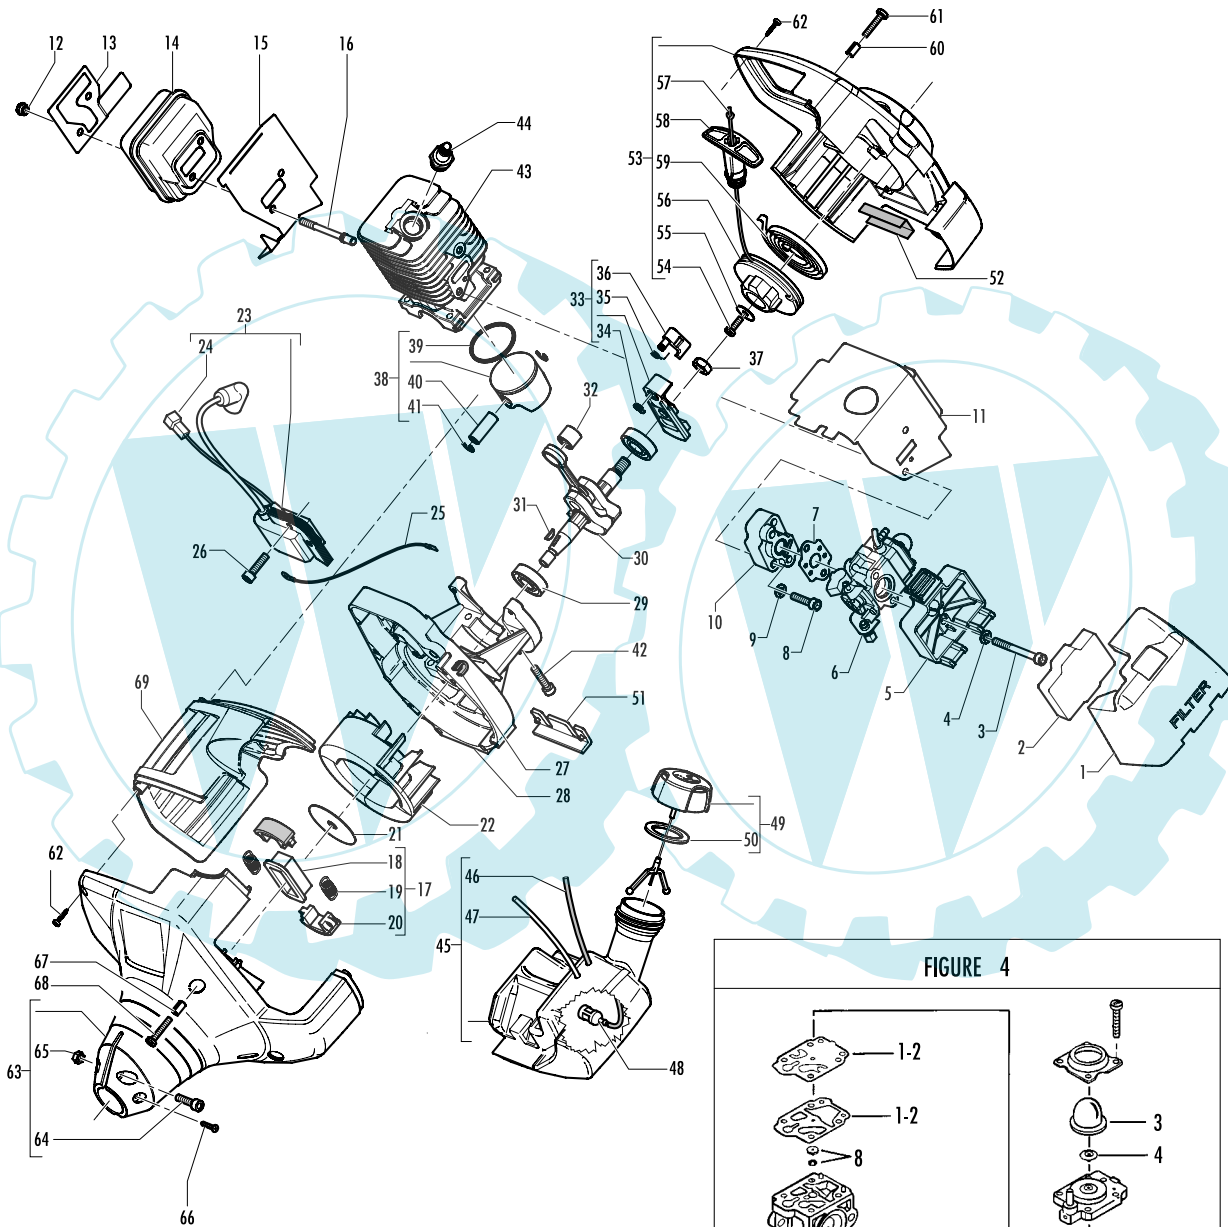

FIGURE 4

brand	MCCULLOCH

date	FEB/04	SHEET 3/4

Model	Prefix
SUPREME 300	01

Product number
953900505

FIGURE 3