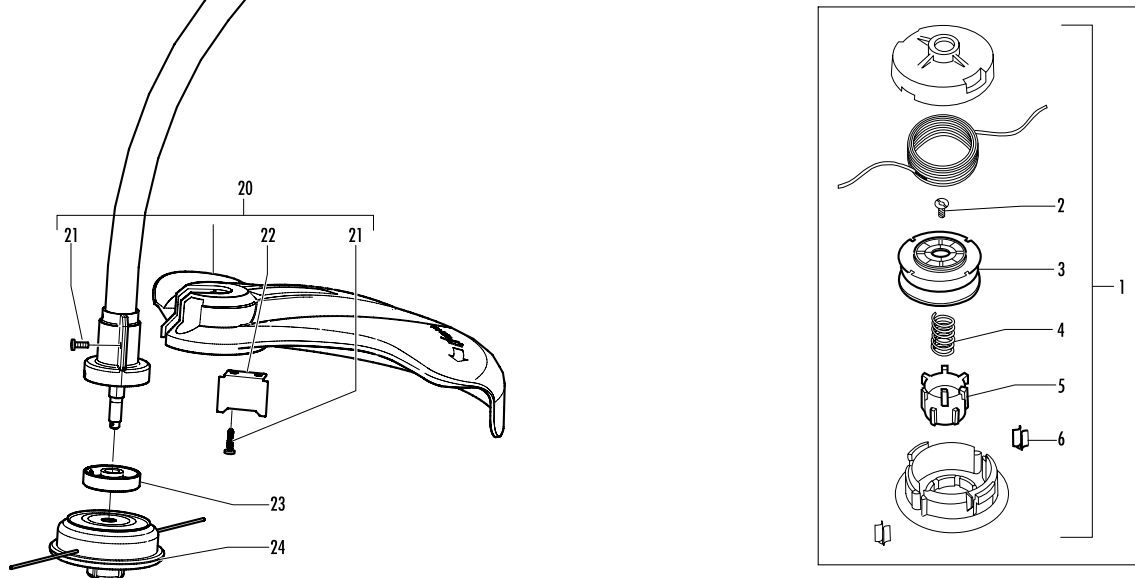

brand	MCCULLOCH

date	FEB/04	SHEET 1/4

Model	Prefix
SUPREME 300	01

Product number
953900505

FIGURE 2