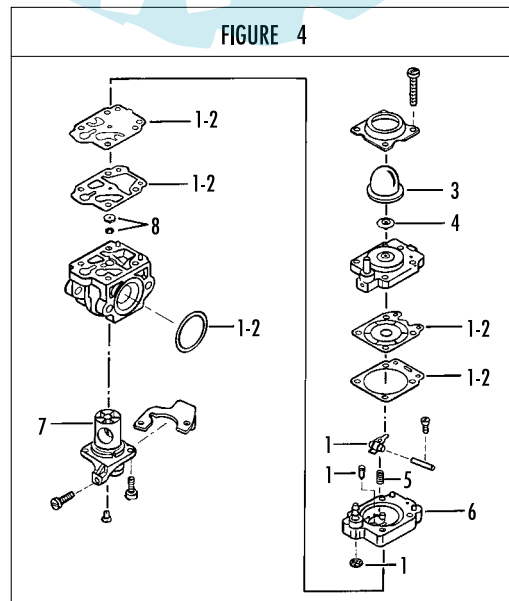

brand	MCCULLOCH

date	FEB/04	SHEET 3/4

Model	Prefix
SUPREME 300	01

Product number
953900505

FIGURE 4